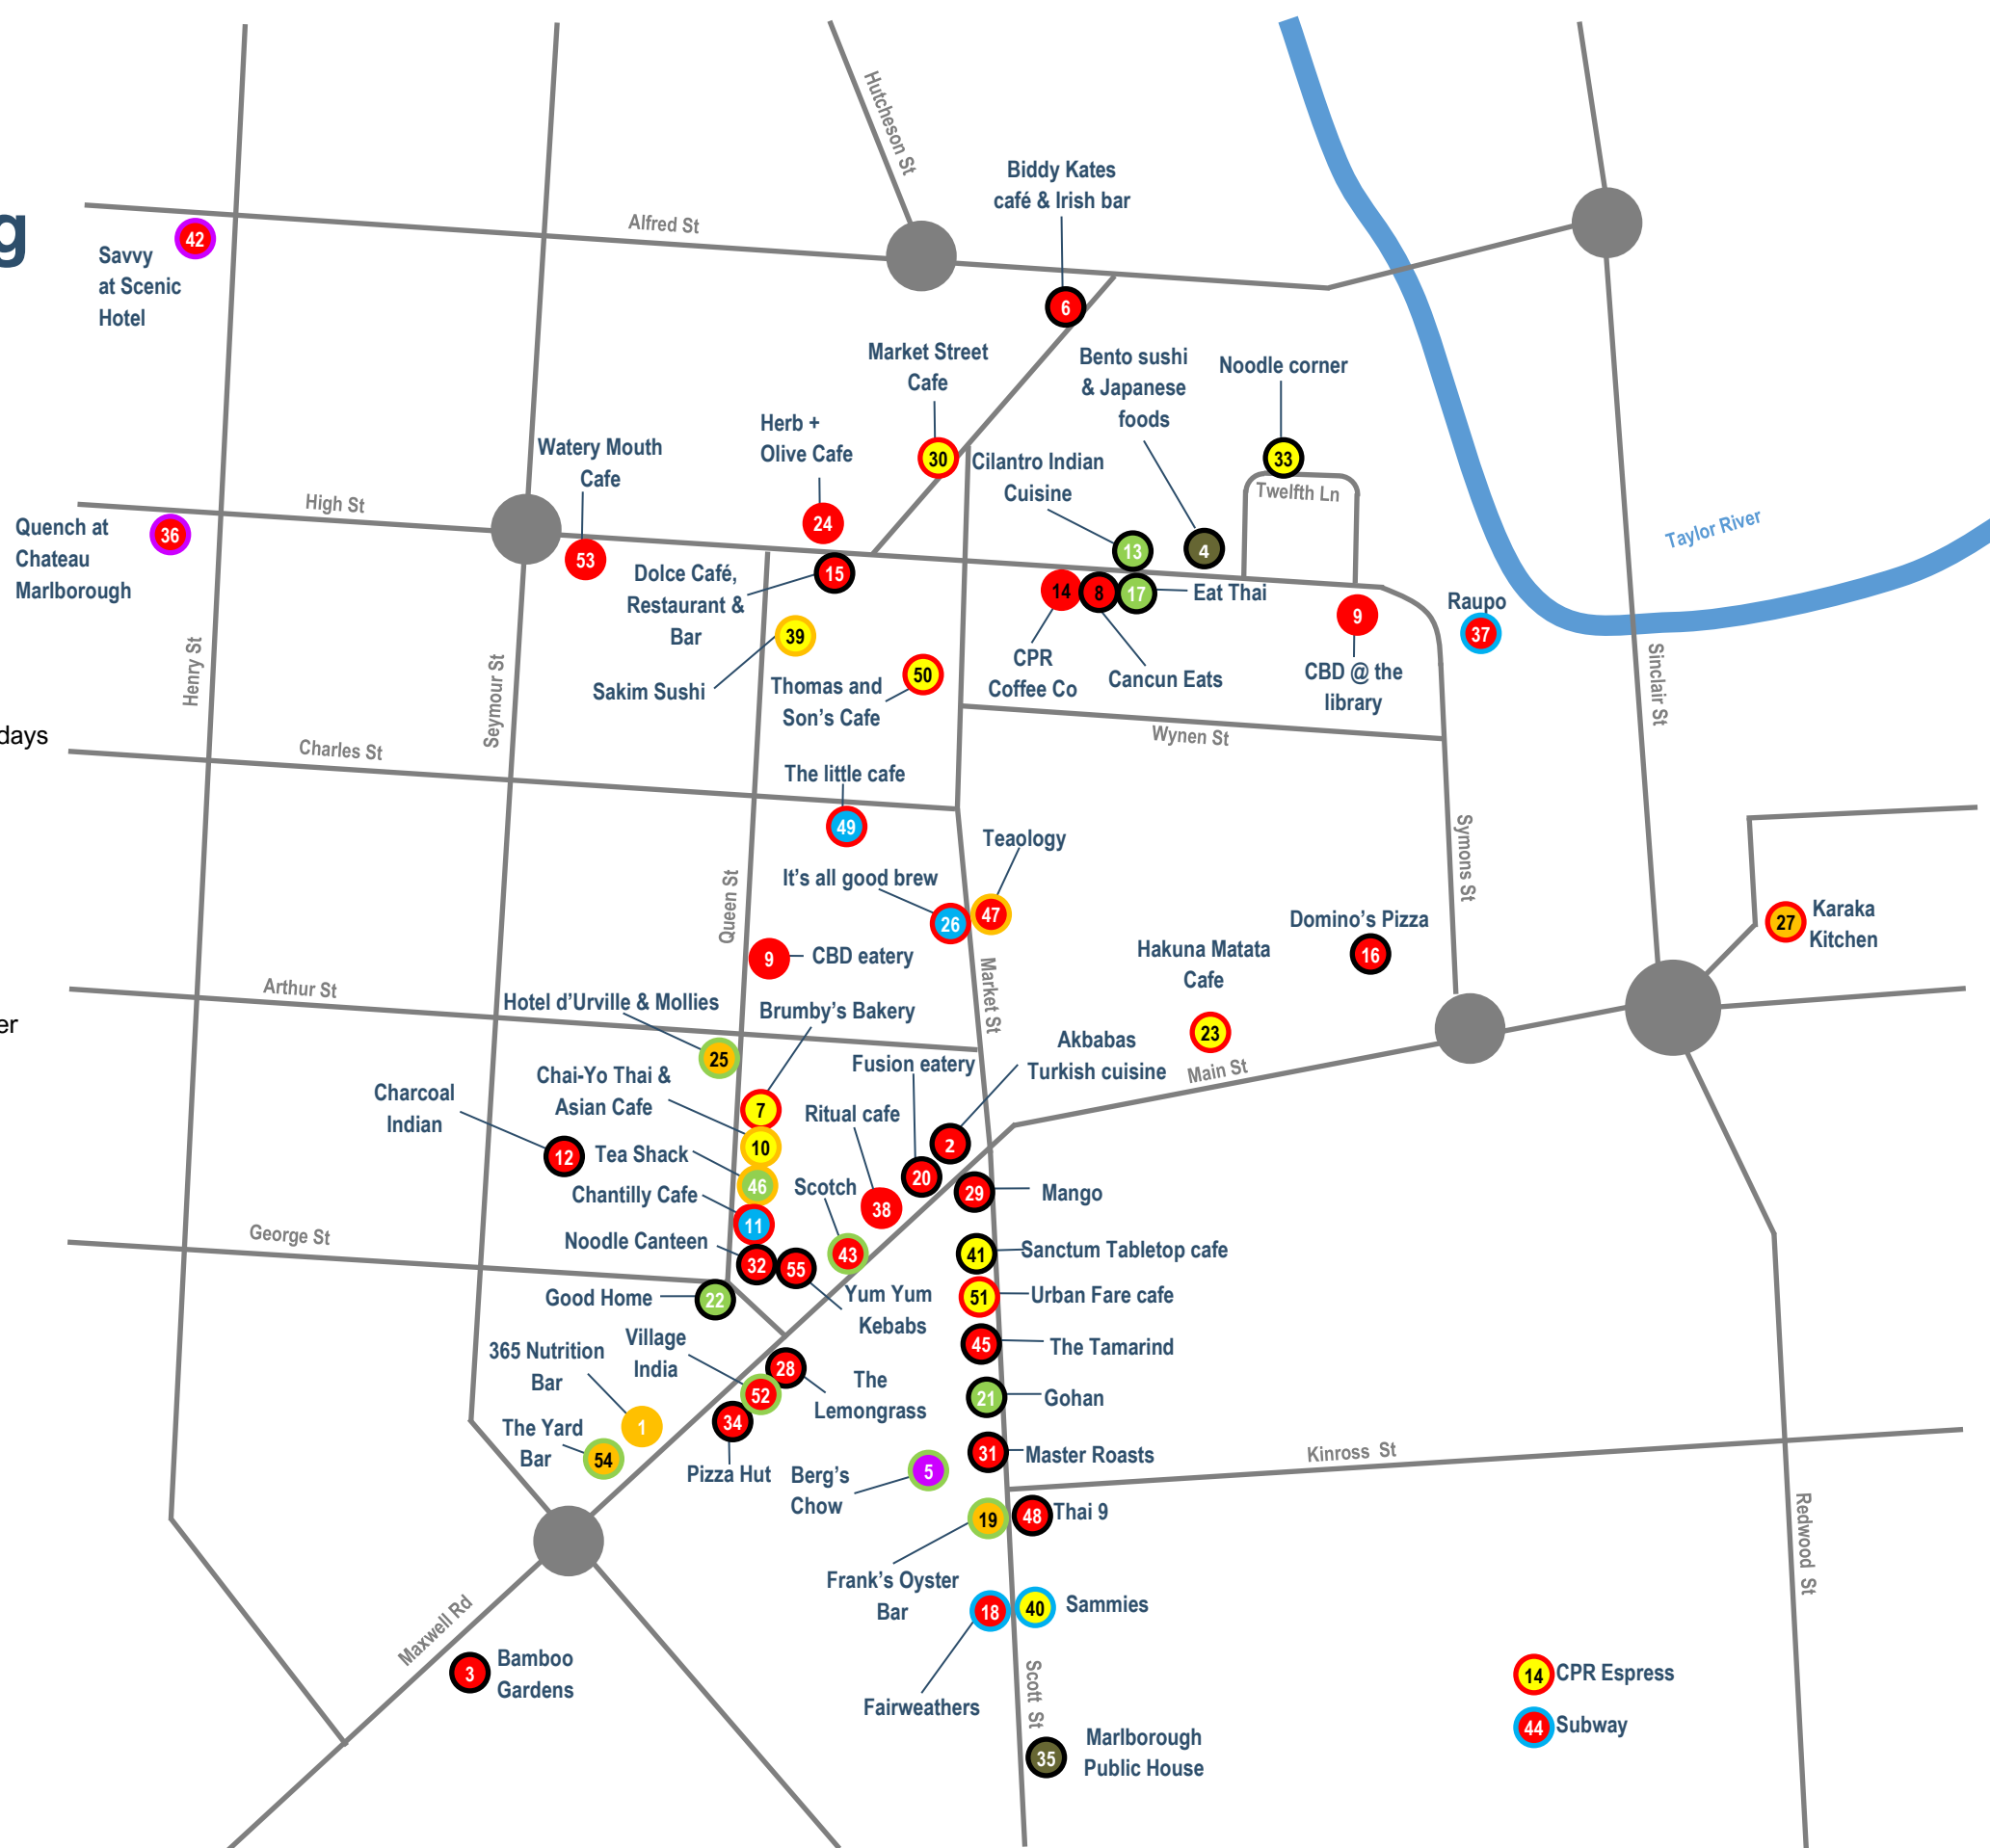

1	365 Nutrition Bar	Wed 9:30am-2:30pm, Thu-Fri 9:30am-3:30pm, Sat 10am-4pm	Takeaway	28 Maxwell Road	28	Lemongrass	Mon 4:30-8:30pm, Tue-Sun 11:30am-8:45pm	Dine-in or Takeaway	17a Maxwell Road
2	Akبابas Turkish Cuisine	Mon-Sun 11am-8pm	Dine-in or Takeaway	2 Maxwell Road	29	Mango	Mon-Sat 11:30am-2pm, 5-9:30pm, Sun 5-9:30pm	Dine-in or Takeaway	2 Scott Street
3	Bamboo Gardens	Mon-Sun 11am-2pm, 5-9pm	Dine-in or Takeaway	31 Maxwell Road	30	Market Street Café	Mon-Fri 8am-2pm, Sat 9am-1pm	Dine-in or Takeaway	30 Market Street
4	Bento sushi & Japanese foods	Wed-Mon 10am-7pm	Dine-in or Takeaway	30 High Street	31	Master Roasts	Mon 4:30-9pm, Tue-Sun 11am-2:30pm, 4:30-9pm	Dine-in or Takeaway	24 Scott Street
5	Bergs chow	Wed-Sat 4-8pm (4-9pm on Fri)	Dine-in or Takeaway	30 Scott Street	32	Noodle Canteen	Mon-Sun 11am-8:30pm	Takeaway	79 Queen Street
6	Biddy Kates café & Irish bar	Sun-Thu 10am-12am, Fri-Sat 10am-3am	Dine-in or Takeaway	2 Market Street	33	Noodle Corner	Mon-Sat 8:30am-8pm	Dine-in or Takeaway	3 Twelfth Lane
7	Brumby's Bakery	Mon-Sat 7:30am-4:30pm	Takeaway	65 Queen Street	34	Pizza Hut	Mon-Sun 11am-10pm	Takeaway	17c Maxwell Road
8	Cancun Eats	Mon-Sun 11am-2pm, 4:30-9pm	Dine-in or Takeaway	35A High Street	35	Marlborough Public House	Wed-Thu 3-11pm, Fri-Sat 11:30am-12am, Sun-Mon 11:30am-9pm	Dine-in or Takeaway	51 Scott Street
9	CBD Eatery	Mon-Fri 7:30am-3:30pm, Sat-Sun 8am-3pm @library: Mon,Tue, Thu & Fri 9am-4pm, Sat,Sun & Wed 10am-4pm	Dine-in or Takeaway	41 Queen Street	36	Quench	Mon-Fri 6:30am-10am, 3-9pm, Sat-Sun 7-1am, 3-9pm	Dine-in	95 High Street
10	Chai-Yo Thai & Asian Cafe	Mon-Fri 9:30am-3:30pm, Sat 10am-3:30pm	Dine-in or Takeaway	67 Queen Street	37	Raupo	Mon-Sun 7:30am-8pm	Dine-in or Takeaway	6 Symons Street
11	Chantilly Café	Mon-Fri 8am-2:30pm	Dine-in or Takeaway	77 Queen Street	38	Ritual Café	Mon-Wed, Fri 7am-4pm, Thu&Sat 7am-3pm, Sun 8am-2:30pm	Dine-in or Takeaway	10 Maxwell Road
12	Charcoal	Mon-Tue 4:30-9:30pm, Wed-Sun 11:30am-9:30pm	Dine-in or Takeaway	57 Seymour Street	39	Sakim Sushi	Mon-Tue 9am-4pm, Wed-Fri 9am-4:30pm, Sat 9am-2pm	Dine-in or Takeaway	48 High Street
13	Cilantro	Tue-Sun 11am-9pm	Takeaway	3/42 High Street	40	Sammies	Mon-Fri 8am-2:30pm	Takeaway	37 Scott Street
14	CPR Coffee Co	Mon-Fri 6:30am-3pm, Sat 8am-3pm, Sun 8am-2:30pm	Dine-in or Takeaway	43 High Street	41	Sanctum Tabletop café	Mon-Fri 11am-9:30pm, Sat 9am-3pm	Dine-in or Takeaway	4 Scott Street
15	Dolce	Sun-Mon 10am-3pm, Tue-Sat 10am-8:30pm	Dine-in or Takeaway	48 Market Street	42	Savvy	Mon-Fri 6:30-9:30am, 5:30-9pm, Sat-Sun 7-10am, 5:30-9pm	Dine-in	65 Alfred Street
16	Domino's Pizza	Sun-Thu 10am-11pm, Fri-Sat 10am-1am	Takeaway	5 Main Street	43	Scotch	Thu-Tue 3pm-late	Dine-in	24 Maxwell Road
17	Eat Thai	Tue 5-9:30pm, Wed-Sun 11:30am-2:30pm, 5-9:30pm	Dine-in or Takeaway	35 High Street	44	Subway	Mon-Fri 7:30am-7pm, Sat-Sun 8am-5pm	Dine-in or Takeaway	Marlborough Lines Stadium 2000, 16 Kinross Street
18	Fairweathers	Mon-Sun 8:30am-2pm	Dine-in or Takeaway	36 Scott Street	45	Tamarind	Mon 4:30-9pm, Tue-Sun 11:30am-2pm, 4:30-9pm	Dine-in or Takeaway	14 Scott Street
19	Frank's Oyster Bar & Eatery	Tue-Sat 4-9pm	Dine-in	28 Scott Street.	46	Tea Shack	Tue-Sat 11am-6pm, Sun 10am-5pm	Dine-in or Takeaway	71 Queen Street
20	Fusion eatery	Mon 2-8pm, Tue-Sun 11am-8pm	Dine-in or Takeaway	4 Maxwell Road	47	Teology	Mon-Sat 10:30am-5pm, Sun 10:30am-4pm	Dine-in or Takeaway	83 Market Street
21	Gohan	Tue-Sun 11am-2pm, 4:45-9pm	Dine-in or Takeaway	16 Scott Street	48	Thai 9	Sat-Mon 4:30-9pm, Tue-Fri 11am-2pm, 4:30-9pm	Dine-in or Takeaway	31 Scott Street
22	Good home	Tue-Sat 11:30am-11pm	Dine-in	70 Queen Street	49	The little café	Mon-Fri 7am-3pm	Dine-in or Takeaway	11 Charles Street
23	Hakuna Matata Café	Mon 6:30am-2pm, 5-9pm, Tue-Fri 6:30am-2pm, Sat 8am-2pm	Dine-in or Takeaway	1 Main Street	50	Thomas and Son's Cafe	Mon-Fri 8am-3:30pm, Sat 8am-2pm	Dine-in or Takeaway	54 Market Street
24	Herb + Olive Café	Mon-Fri 7:30am-2:30pm, Sat-Sun 8am-2pm	Dine-in or Takeaway	62 High Street	51	Urban Fare Café	Mon-Sat 8am-3:30pm	Dine-in or Takeaway	8 Scott Street
25	Hotel d'Urville and Mollies	Tue-Sat 5pm-late, bar snacks from 4pm	Dine-in	52 Queen Street	52	Village India	Mon-Sun 11:30am-2pm, 4:30pm-9pm	Dine-in or Takeaway	17b Maxwell Road
26	Its all good brew	Mon-Fri 7:15am-4:30pm, (Sometimes Sat 9am-12pm)	Dine-in or Takeaway	72 Market Street	53	Watery Mouth Café	Wed-Fri 7am-2:30pm, Sat-Sun 8am-2:30pm	Dine-in or Takeaway	71 High Street
27	Karaka Kitchen	Tue-Fri 7am-4pm, Sat 8am-3pm	Dine-in or Takeaway	2a Park Terrace	54	Yard Bar	Tue-Sat 4-late	Dine-in or Takeaway	30 Maxwell Road
					55	Yum Yum Kebab	Mon-Sun 11am-8:30pm	Dine-in or Takeaway	10B George Street